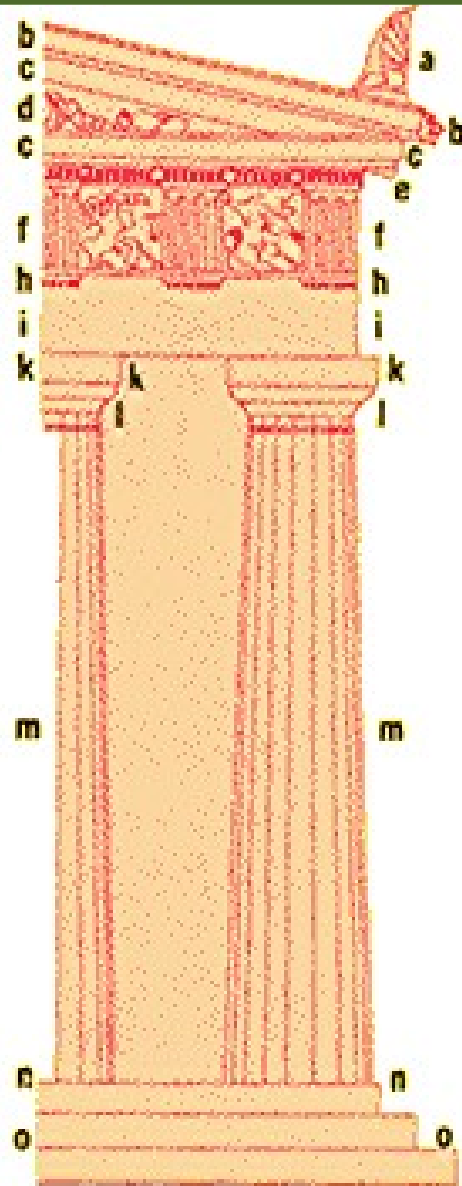

Doric Order

Painted Doric capital

Doric cyma

Structure of Doric entablature

- a Acroterion
- b Sima (with lion's-head water-spouts)
- c Geison
- d Tympanon
- e Guttae
- f Triglyphs
- g Metopes
- h Regulae
- i Architrave
- k Abacus
- l Echinus
- m Shaft, with sharp-edged fluting
- n Stylobate
- o Crepidoma

Ionic Order

Temple of Nike

- a Sima
- b Geison
- c Tympanon
- d Frieze (zophoros)
- e Architrave
- f Capital (with volutes)
- g Shaft, with 24 flutings separated by ridges
- h Attic base (with double torus and one trochilus)
- i Stylobate
- k Crepidoma

Lesbian cyma

Ceiling of portico of Temple of Nike, with coffering

Corinthian Order

Monument of Lysikrates

- a Geison
- b Dentils
- c Frieze
- d Architrave
- e Capital
- f Shaft of column
- g Base
- h Crepidoma